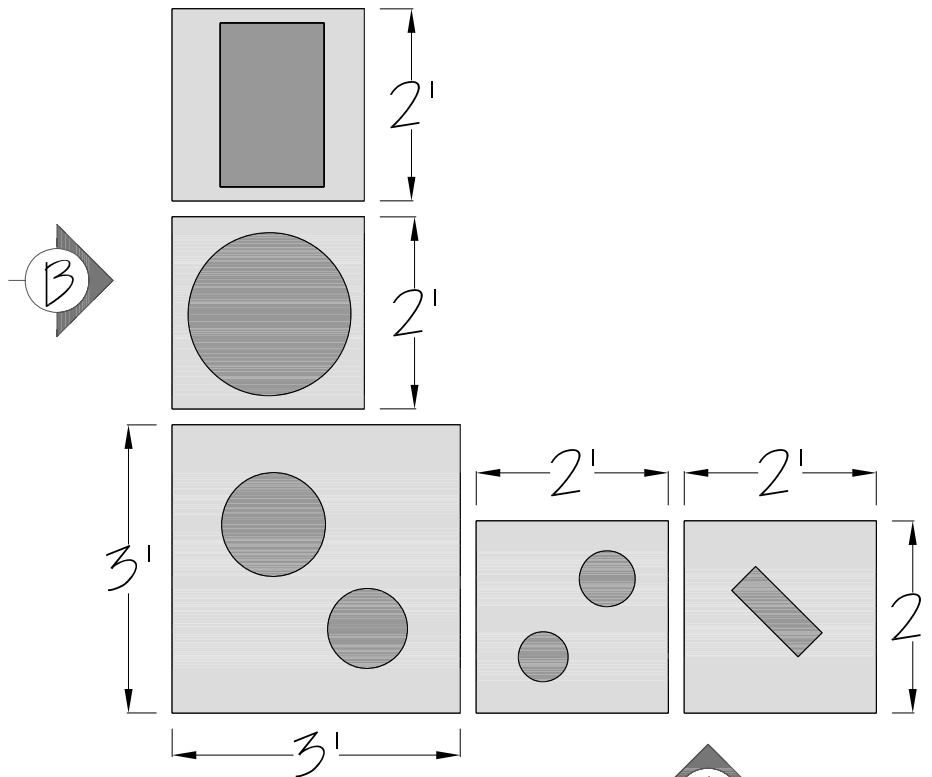

○ Elevation View A

○ Plan View A

Drawing # ○	Italians in America One	1/2" Scale	3.13.07	Revisions	Viva Vetro! Glass alive! Design: Anne Mundell
				3.15	